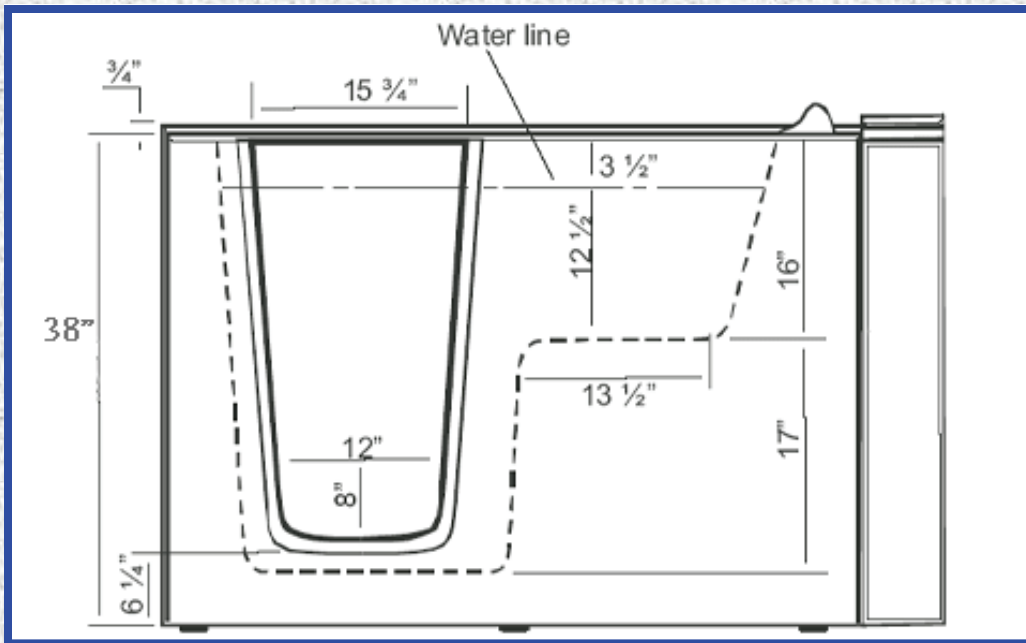

Warranty

- *Lifetime door seal warranty*
- *One year parts warranty*

Genesis Bathing Systems is a private brand offered exclusively by Walk-In Tubs & More and its affiliated dealers, for factory assistance please call toll free 1-866-365-6426

Walk-In Tubs & More, LLC
4007 University Ave.
Waterloo, IA 50701
Toll Free 1-866-365-6426