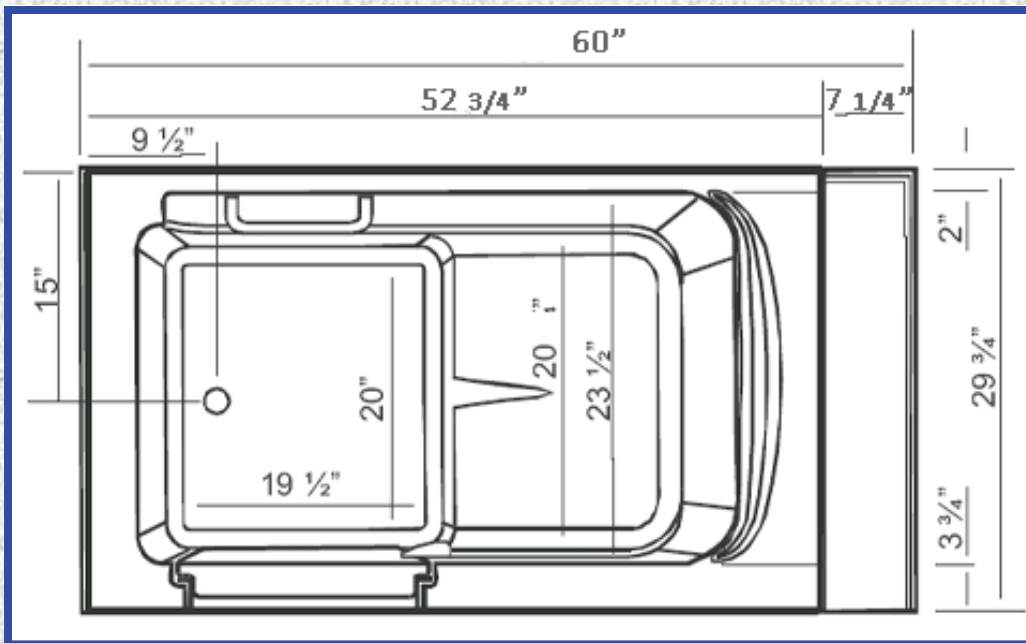

Warranty

- *Lifetime door seal warranty*
- *One year parts warranty*

Genesis Bathing Systems is a private brand offered exclusively by Walk-In Tubs & More and its affiliated dealers, for factory assistance please call toll free 1-866-365-6426

Walk-In Tubs & More, LLC
4007 University Ave.
Waterloo, IA 50701
Toll Free 1-866-365-6426